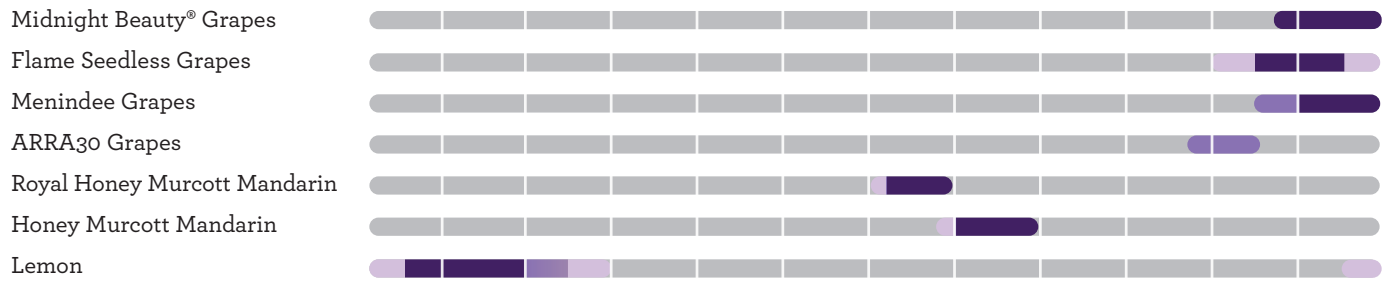

PERFECTION FARMS CALENDAR

TWO WELLS

CABOOLTURE - SPRATT RD, QLD

CABOOLTURE - BARTEL RD, QLD

BUNDABERG, QLD

RIANA, TAS

EMERALD, QLD

KENLEY, VIC